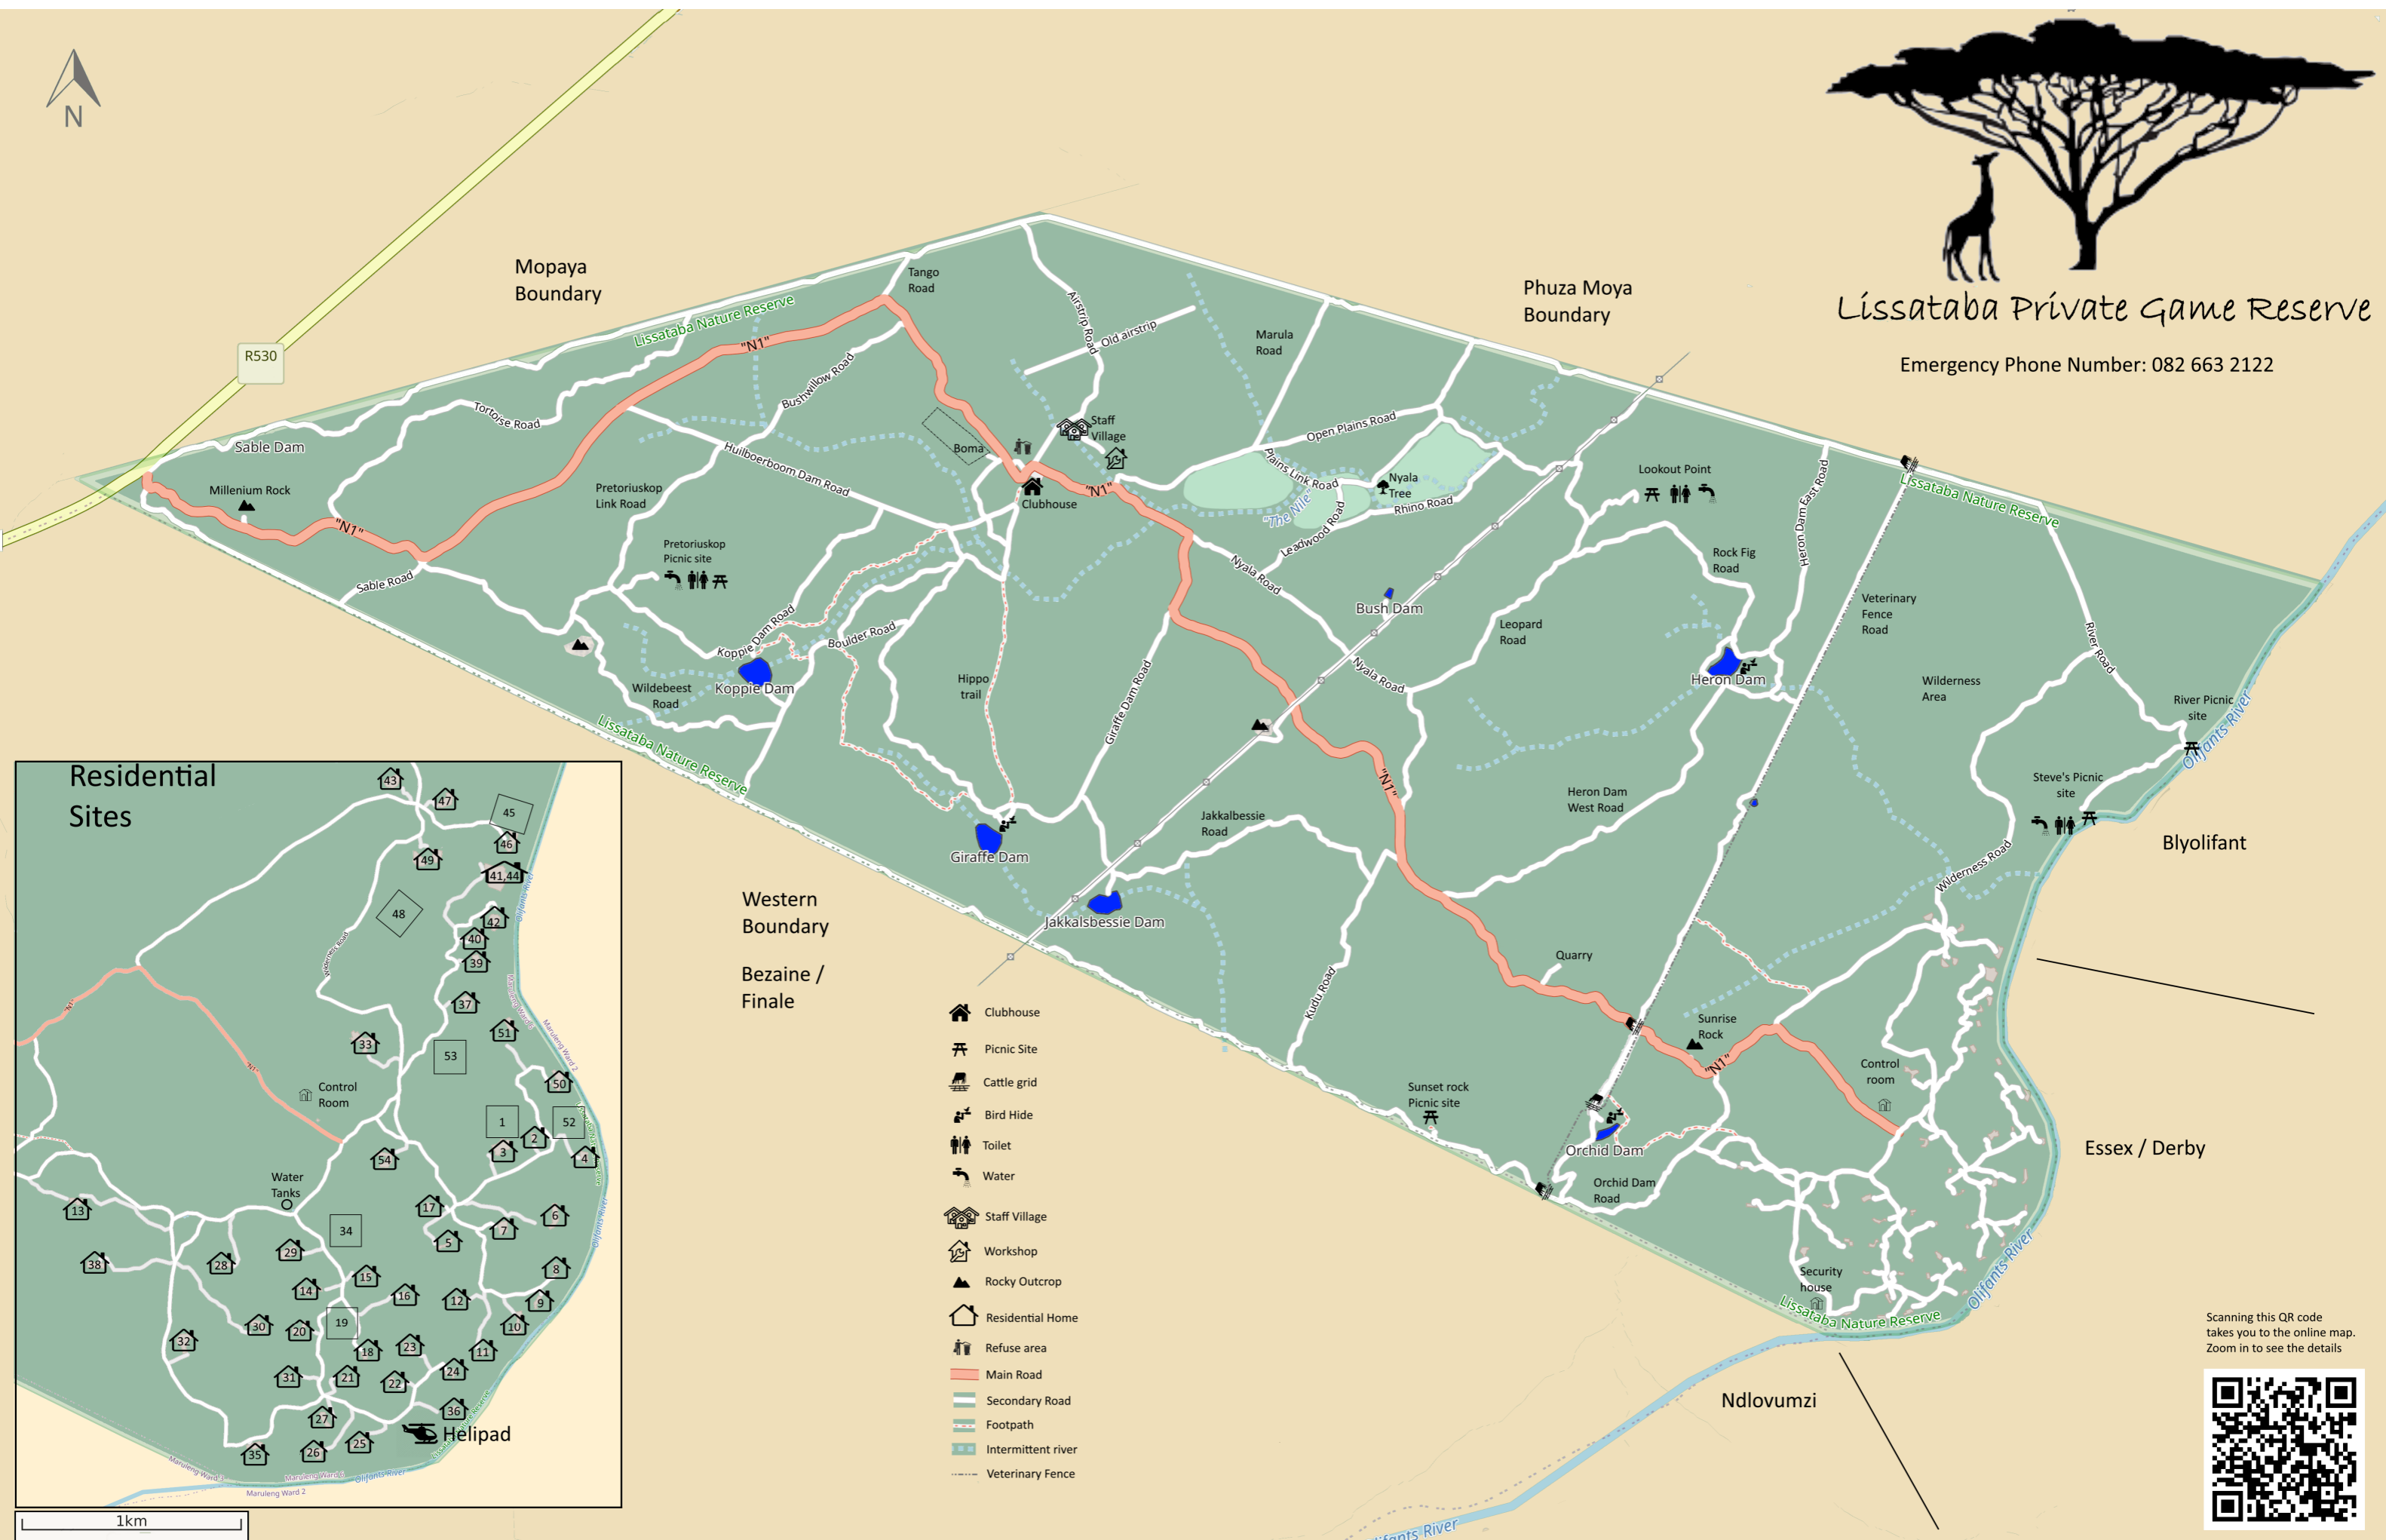

Lissataba Private Game Reserve

Emergency Phone Number: 082 663 2122

Residential Sites

Western Boundary
Bezaine / Finale

- Clubhouse
- Picnic Site
- Cattle grid
- Bird Hide
- Toilet
- Water
- Staff Village
- Workshop
- Rocky Outcrop
- Residential Home
- Refuse area
- Main Road
- Secondary Road
- Footpath
- Intermittent river
- Veterinary Fence

Scanning this QR code takes you to the online map. Zoom in to see the details

1km