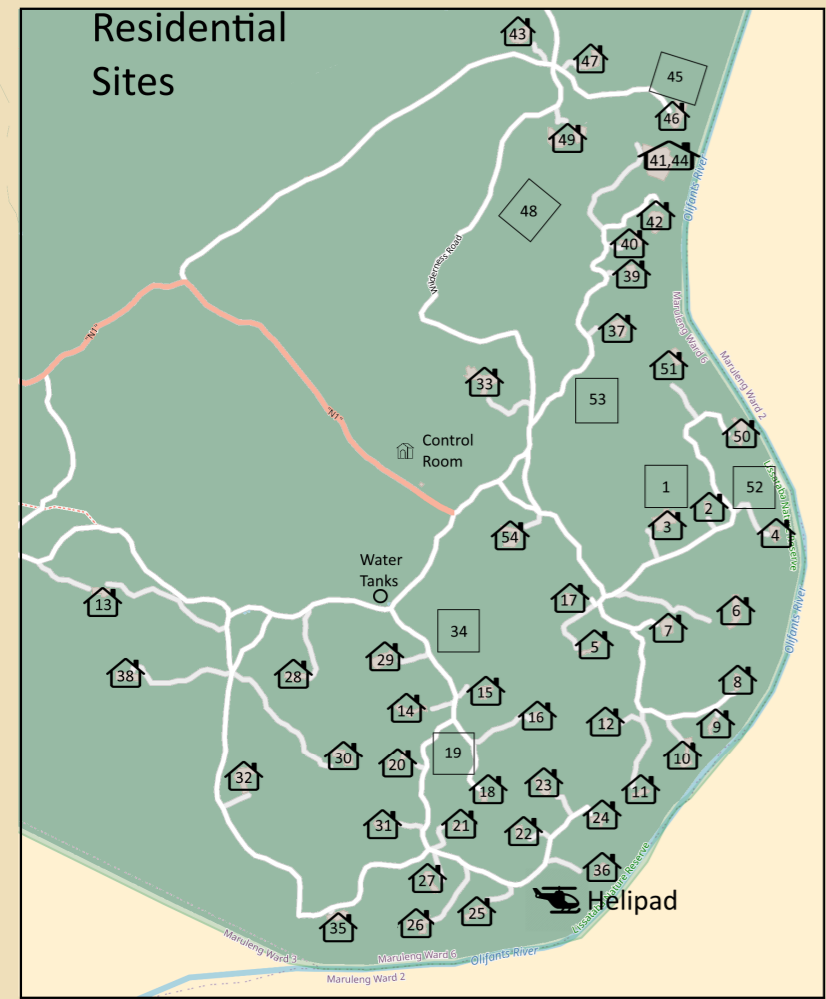

Lissataba Private Game Reserve

Emergency Phone Number: 082 663 2122

Residential Sites

Western Boundary
Bezaine / Finale

- Clubhouse
- Picnic Site
- Cattle grid
- Bird Hide
- Toilet
- Water
- Staff Village
- Workshop
- Rocky Outcrop
- Residential Home
- Refuse area
- Main Road
- Secondary Road
- Footpath
- Intermittent river
- Veterinary Fence

Scanning this QR code takes you to the online map. Zoom in to see the details

1km